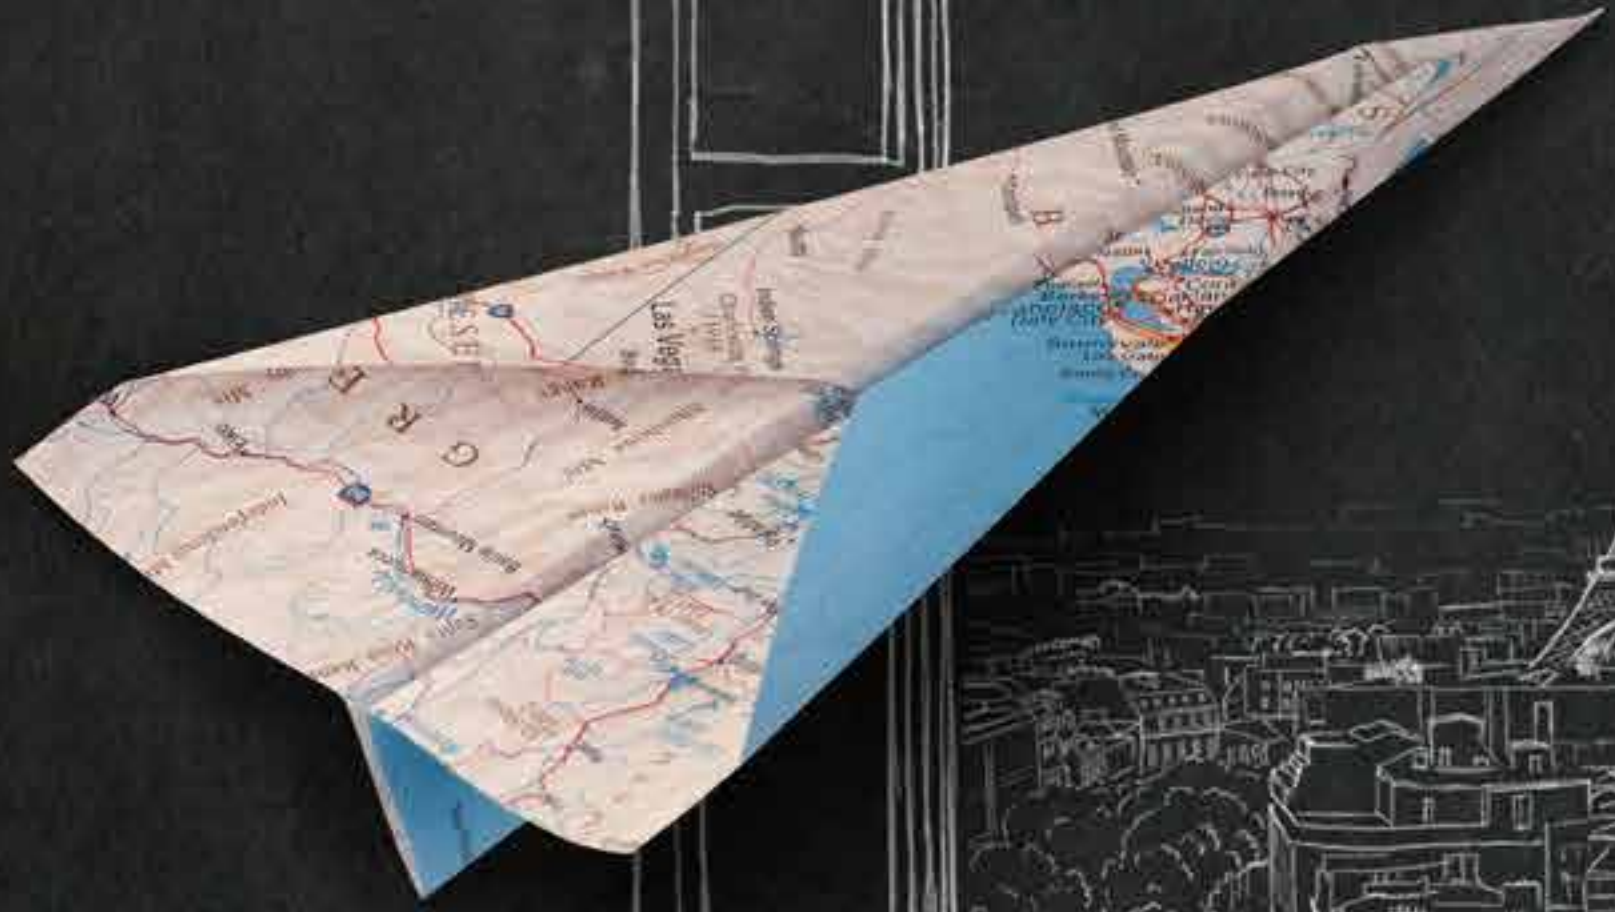

*Collect moments
not things.*