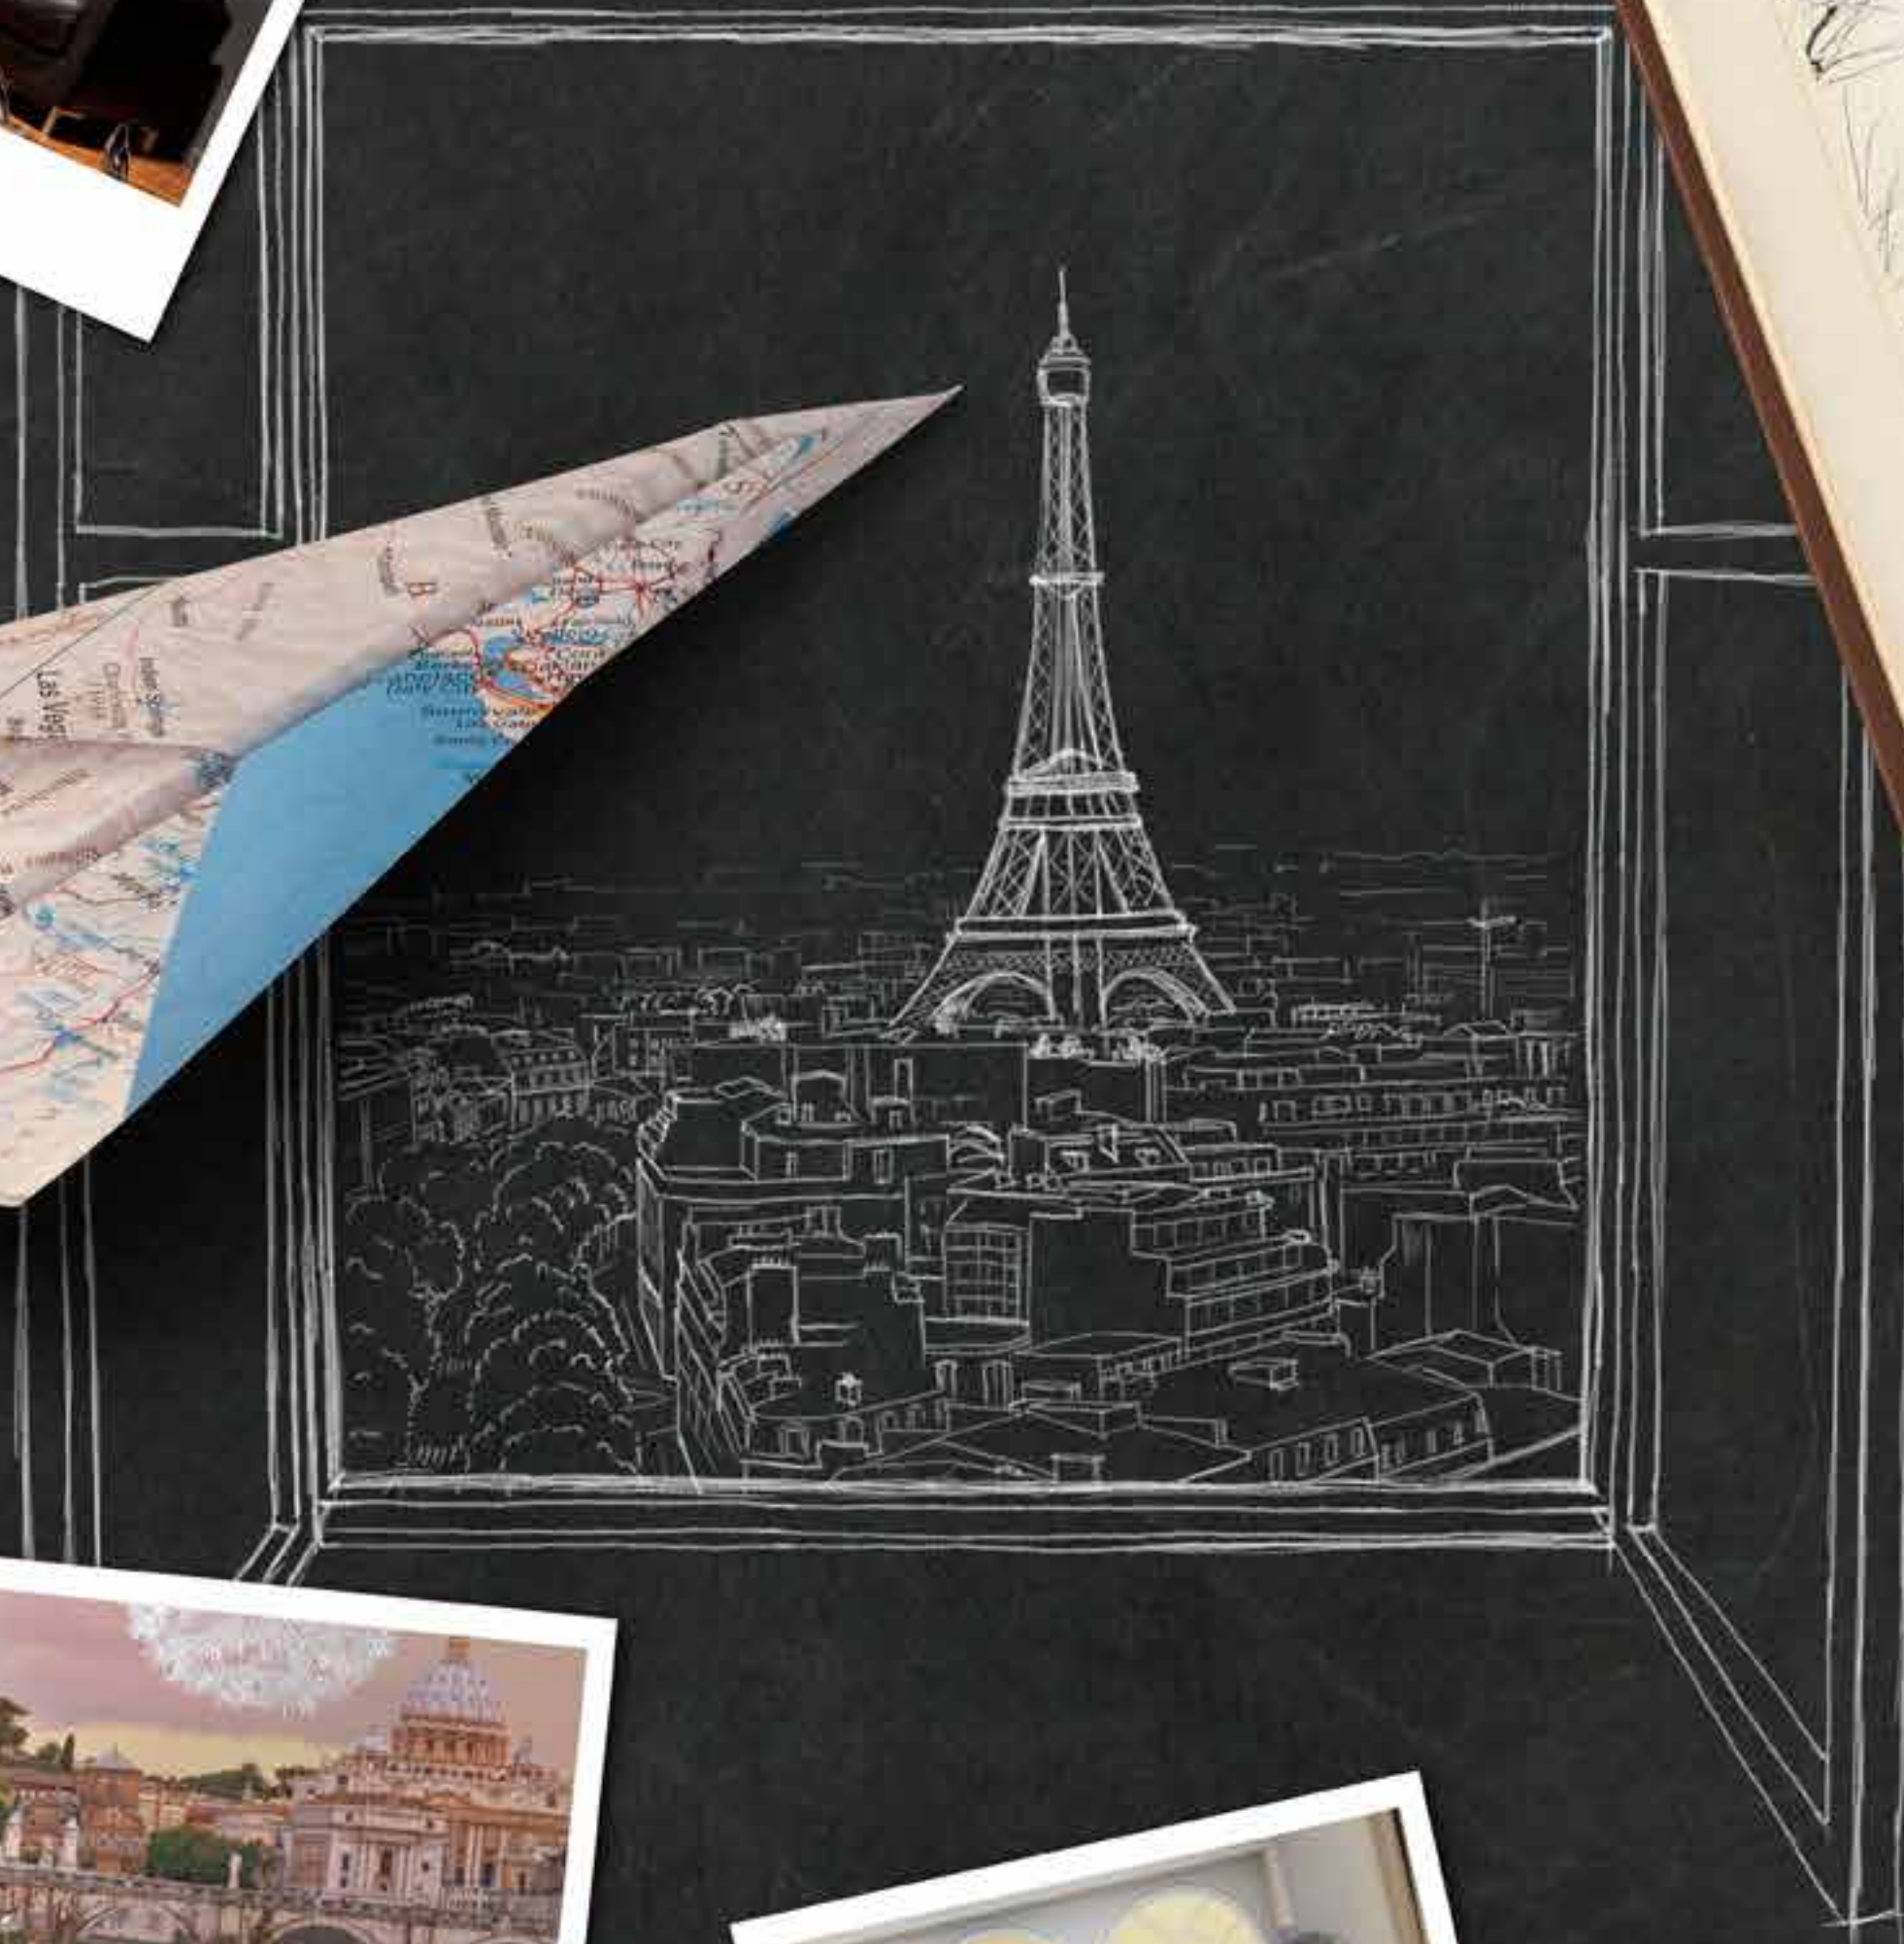

*Collect moments
not things.*